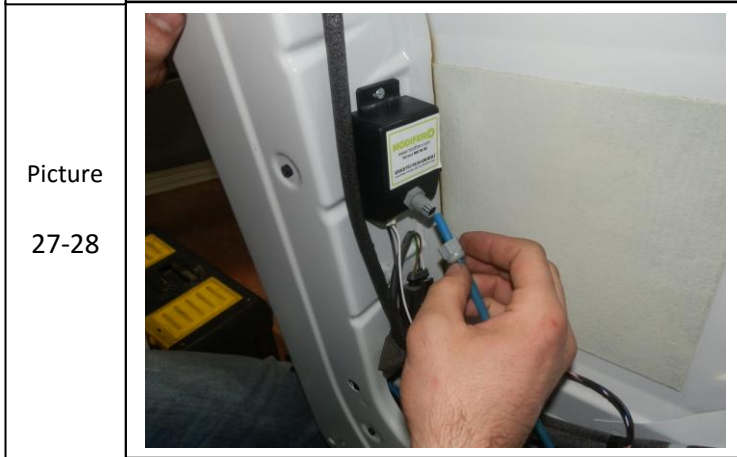

MODIFERO

Automatic Sliding Door Systems

MB SPRINTER
VW CRAFTER

SAFETY STRIP / SENSOR
INSTALLATION GUIDE

Picture 1-2		
Picture 3-4		
Picture 5-6		
Picture 7-8		

MODIFERO

Automatic Sliding Door Systems

MB SPRINTER SAFETY STRIP/ SENSOR
VW CRAFTER INSTALLATION GUIDE

<p>Picture 9-10</p>		
<p>Picture 11-12</p>		
<p>Picture 13-14</p>		
<p>Picture 15-16</p>		

MODIFERO

Automatic Sliding Door Systems

MB SPRINTER SAFETY STRIP/ SENSOR
VW CRAFTER INSTALLATION GUIDE

Picture 17-18		
Picture 19-20		
Picture 21-22		
Picture 23-24		

MODIFERO

Automatic Sliding Door Systems

MB SPRINTER SAFETY STRIP/ SENSOR
VW CRAFTER INSTALLATION GUIDE

CONGRATULATIONS!..
You have completed the door edge
safety sensory installation!