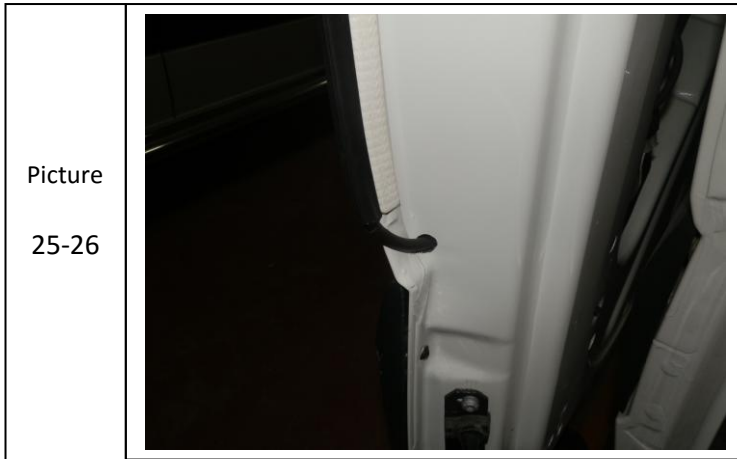

MODIFERO

Automatic Sliding Door Systems

MB SPRINTER SAFETY STRIP/ SENSOR
VW CRAFTER INSTALLATION GUIDE

CONGRATULATIONS!..
You have completed the door edge
safety sensory installation!