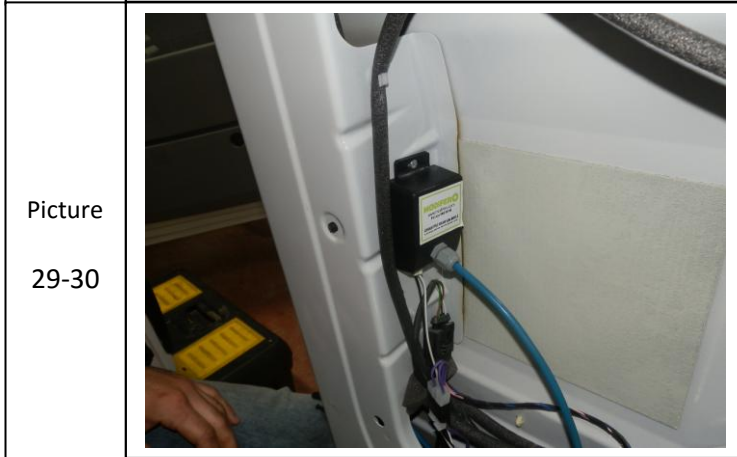

MODIFERO

Automatic Sliding Door Systems

MB SPRINTER
VW CRAFTER

SAFETY STRIP / SENSOR
INSTALLATION GUIDE

Picture 1-2		
Picture 3-4		
Picture 5-6		
Picture 7-8		

MODIFERO

Automatic Sliding Door Systems

MB SPRINTER SAFETY STRIP/ SENSOR
VW CRAFTER INSTALLATION GUIDE

<p>Picture 9-10</p>		
<p>Picture 11-12</p>		
<p>Picture 13-14</p>		
<p>Picture 15-16</p>		

MODIFERO

Automatic Sliding Door Systems

MB SPRINTER SAFETY STRIP/ SENSOR
VW CRAFTER INSTALLATION GUIDE

Picture 17-18		
Picture 19-20		
Picture 21-22		
Picture 23-24		

MODIFERO

Automatic Sliding Door Systems

MB SPRINTER SAFETY STRIP/ SENSOR
VW CRAFTER INSTALLATION GUIDE

CONGRATULATIONS!..
You have completed the door edge
safety sensory installation!